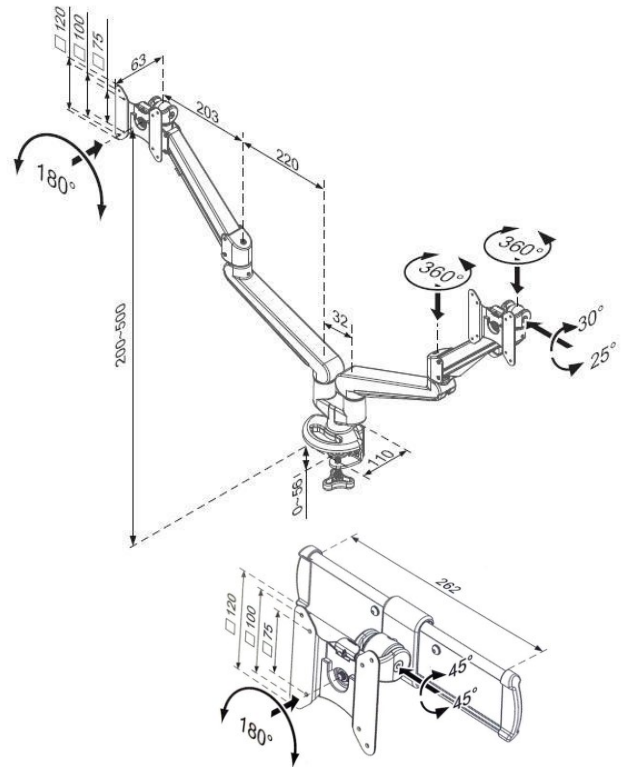

Ascend Dual Gas Arm with Adjuster and Through-desk Fixing

Product Specification

Product code	CMS2638C-ED & CMS2375 – SILVER
*Weight capacity	From 3 – 8kg per arm
**Maximum Screen Size	42"
Height adjustment range	200mm – 500mm from desktop
Max forward extension	486mm
Width adjuster	262mm
VESA	75mm & 100mm VESA compliant
Movement	Height adjustment, tilt, swivel, rotation and reach

*Capacity may be reduced if monitor size is greater than 26" or depth is greater than 5.5cm

**Subject to weight being within range & VESA 75 x 75mm or 100 x 100mm, please refer to our measurements / line drawings and check with screen manufacturers measurements including bezel

Additional Information

Through desk for desktop up to 36mm

Integral cable management

2 screen gas assisted height adjustment

Lockable quick release VESA function

180° anti rotation feature

Over 90% of the aluminium alloy content is recycled